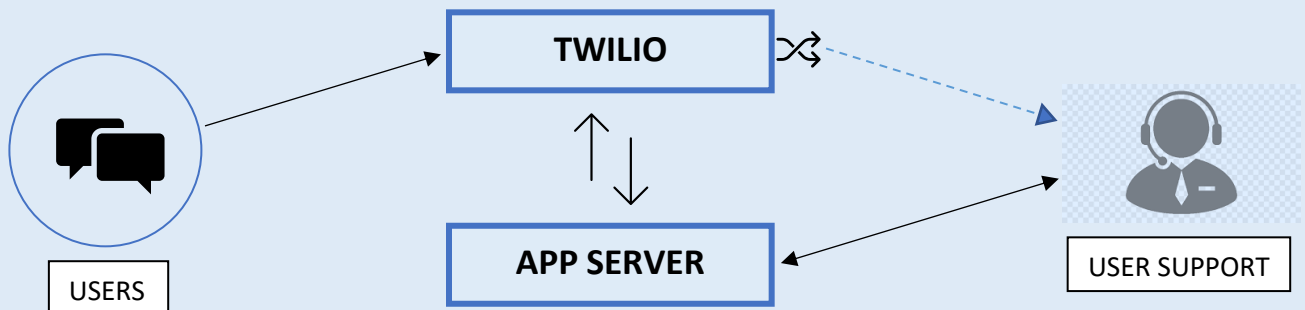

### What exactly is Twilio?

Twilio is a developer platform for communications. Its programmable APIs are used to build practically any digital experience, using capabilities like SMS, voice, video, etc.